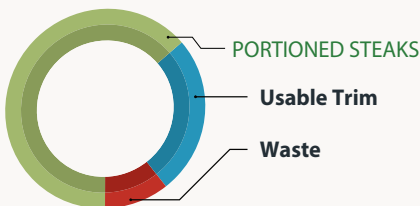

IMPROVE YOUR FLAT IRON — YIELDS BY —

23%

SAVE TIME & MONEY WITH SILVER FERN FARMS BEEF

ANGUS GRASS-FED
Denuded Flat Iron

Completely Denuded
Right Out of the Package !

STANDARD USDA GRADE
Flat Iron

Look at All the Fat
You're Throwing Out !

ANGUS GRASS-FED Denuded Flat Iron		STANDARD USDA GRADE Flat Iron	
63% (2.9lbs)	PORTIONED STEAKS	39.6% (2.1lbs)	PORTIONED STEAKS
26% (1.2lbs)	Usable Trim	20.6% (1.1lbs)	Usable Trim
11% (0.5lbs)	Waste	39.8% (2.1bs)	Waste