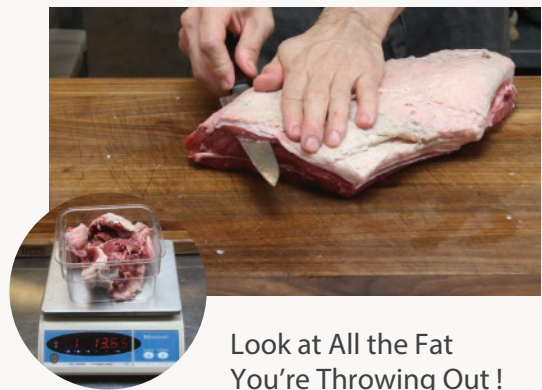

IMPROVE YOUR FLAT IRON — YIELDS BY —

23%

SAVE TIME & MONEY WITH SILVER FERN FARMS BEEF

ANGUS GRASS-FED
Denuded Flat Iron

Completely Denuded
Right Out of the Package !

STANDARD USDA GRADE
Flat Iron

Look at All the Fat
You're Throwing Out !

ANGUS GRASS-FED Denuded Flat Iron		STANDARD USDA GRADE Flat Iron	
63% (2.9lbs)	PORTIONED STEAKS	39.6% (2.1lbs)	PORTIONED STEAKS
26% (1.2lbs)	Usable Trim	20.6% (1.1lbs)	Usable Trim
11% (0.5lbs)	Waste	39.8% (2.1bs)	Waste