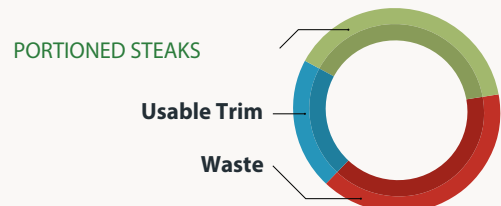

IMPROVE YOUR FLAT IRON — YIELDS BY —

23%

SAVE TIME & MONEY WITH SILVER FERN FARMS BEEF

ANGUS GRASS-FED
Denuded Flat Iron

Completely Denuded
Right Out of the Package !

STANDARD USDA GRADE
Flat Iron

Look at All the Fat
You're Throwing Out !

ANGUS GRASS-FED Denuded Flat Iron		STANDARD USDA GRADE Flat Iron	
63% (2.9lbs)	PORTIONED STEAKS	39.6% (2.1lbs)	PORTIONED STEAKS
26% (1.2lbs)	Usable Trim	20.6% (1.1lbs)	Usable Trim
11% (0.5lbs)	Waste	39.8% (2.1bs)	Waste