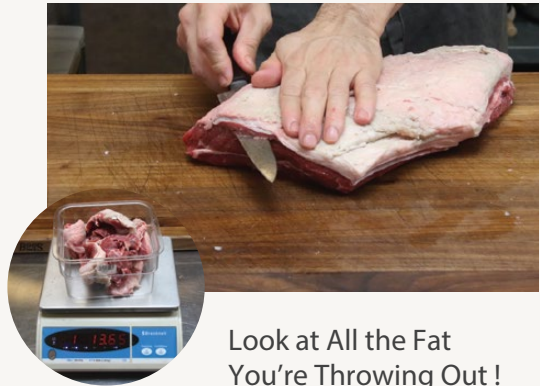

IMPROVE YOUR FLAT IRON — YIELDS BY —

23%

SAVE TIME & MONEY WITH SILVER FERN FARMS BEEF

 **ANGUS**
ANGUS GRASS-FED
Denuded Flat Iron

Completely Denuded
Right Out of the Package !

STANDARD USDA GRADE
Flat Iron

Look at All the Fat
You're Throwing Out !

ANGUS GRASS-FED Denuded Flat Iron		STANDARD USDA GRADE Flat Iron	
63% (2.9lbs)	PORTIONED STEAKS	39.6% (2.1lbs)	
26% (1.2lbs)	Usable Trim	20.6% (1.1lbs)	
11% (0.5lbs)	Waste	39.8% (2.1bs)	