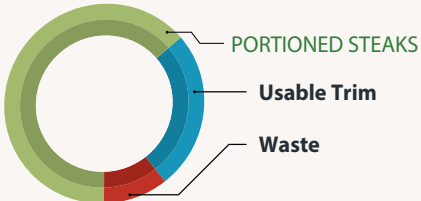

IMPROVE YOUR FLAT IRON — YIELDS BY —

23%

SAVE TIME & MONEY WITH SILVER FERN FARMS BEEF

 **ANGUS**
ANGUS GRASS-FED
Denuded Flat Iron

Completely Denuded
Right Out of the Package !

STANDARD USDA GRADE
Flat Iron

Look at All the Fat
You're Throwing Out !

ANGUS GRASS-FED Denuded Flat Iron		STANDARD USDA GRADE Flat Iron	
63% (2.9lbs)	PORTIONED STEAKS	39.6% (2.1lbs)	PORTIONED STEAKS
26% (1.2lbs)	Usable Trim	20.6% (1.1lbs)	Usable Trim
11% (0.5lbs)	Waste	39.8% (2.1bs)	Waste