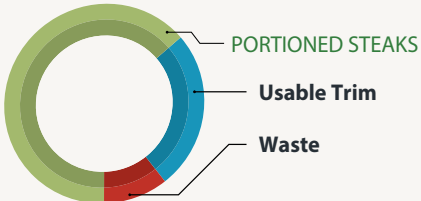

IMPROVE YOUR FLAT IRON — YIELDS BY —

23%

SAVE TIME & MONEY WITH SILVER FERN FARMS BEEF

 **ANGUS**
ANGUS GRASS-FED
Denuded Flat Iron

Completely Denuded
Right Out of the Package !

STANDARD USDA GRADE
Flat Iron

Look at All the Fat
You're Throwing Out !

ANGUS GRASS-FED Denuded Flat Iron		STANDARD USDA GRADE Flat Iron	
63% (2.9lbs)	PORTIONED STEAKS	39.6% (2.1lbs)	
26% (1.2lbs)	Usable Trim	20.6% (1.1lbs)	
11% (0.5lbs)	Waste	39.8% (2.1bs)	