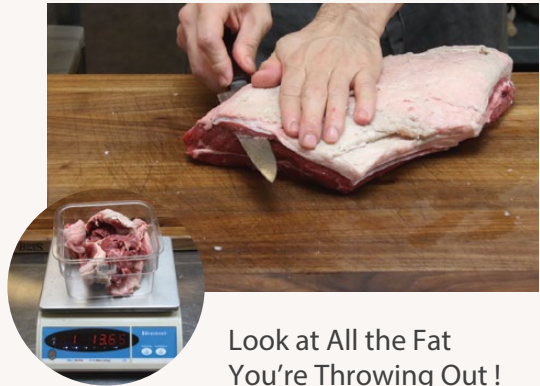

IMPROVE YOUR FLAT IRON — YIELDS BY —

23%

SAVE TIME & MONEY WITH SILVER FERN FARMS BEEF

 **ANGUS**
ANGUS GRASS-FED
Denuded Flat Iron

Completely Denuded
Right Out of the Package !

STANDARD USDA GRADE
Flat Iron

Look at All the Fat
You're Throwing Out !

ANGUS GRASS-FED Denuded Flat Iron		STANDARD USDA GRADE Flat Iron	
63% (2.9lbs)	PORTIONED STEAKS	39.6% (2.1lbs)	PORTIONED STEAKS
26% (1.2lbs)	Usable Trim	20.6% (1.1lbs)	Usable Trim
11% (0.5lbs)	Waste	39.8% (2.1bs)	Waste